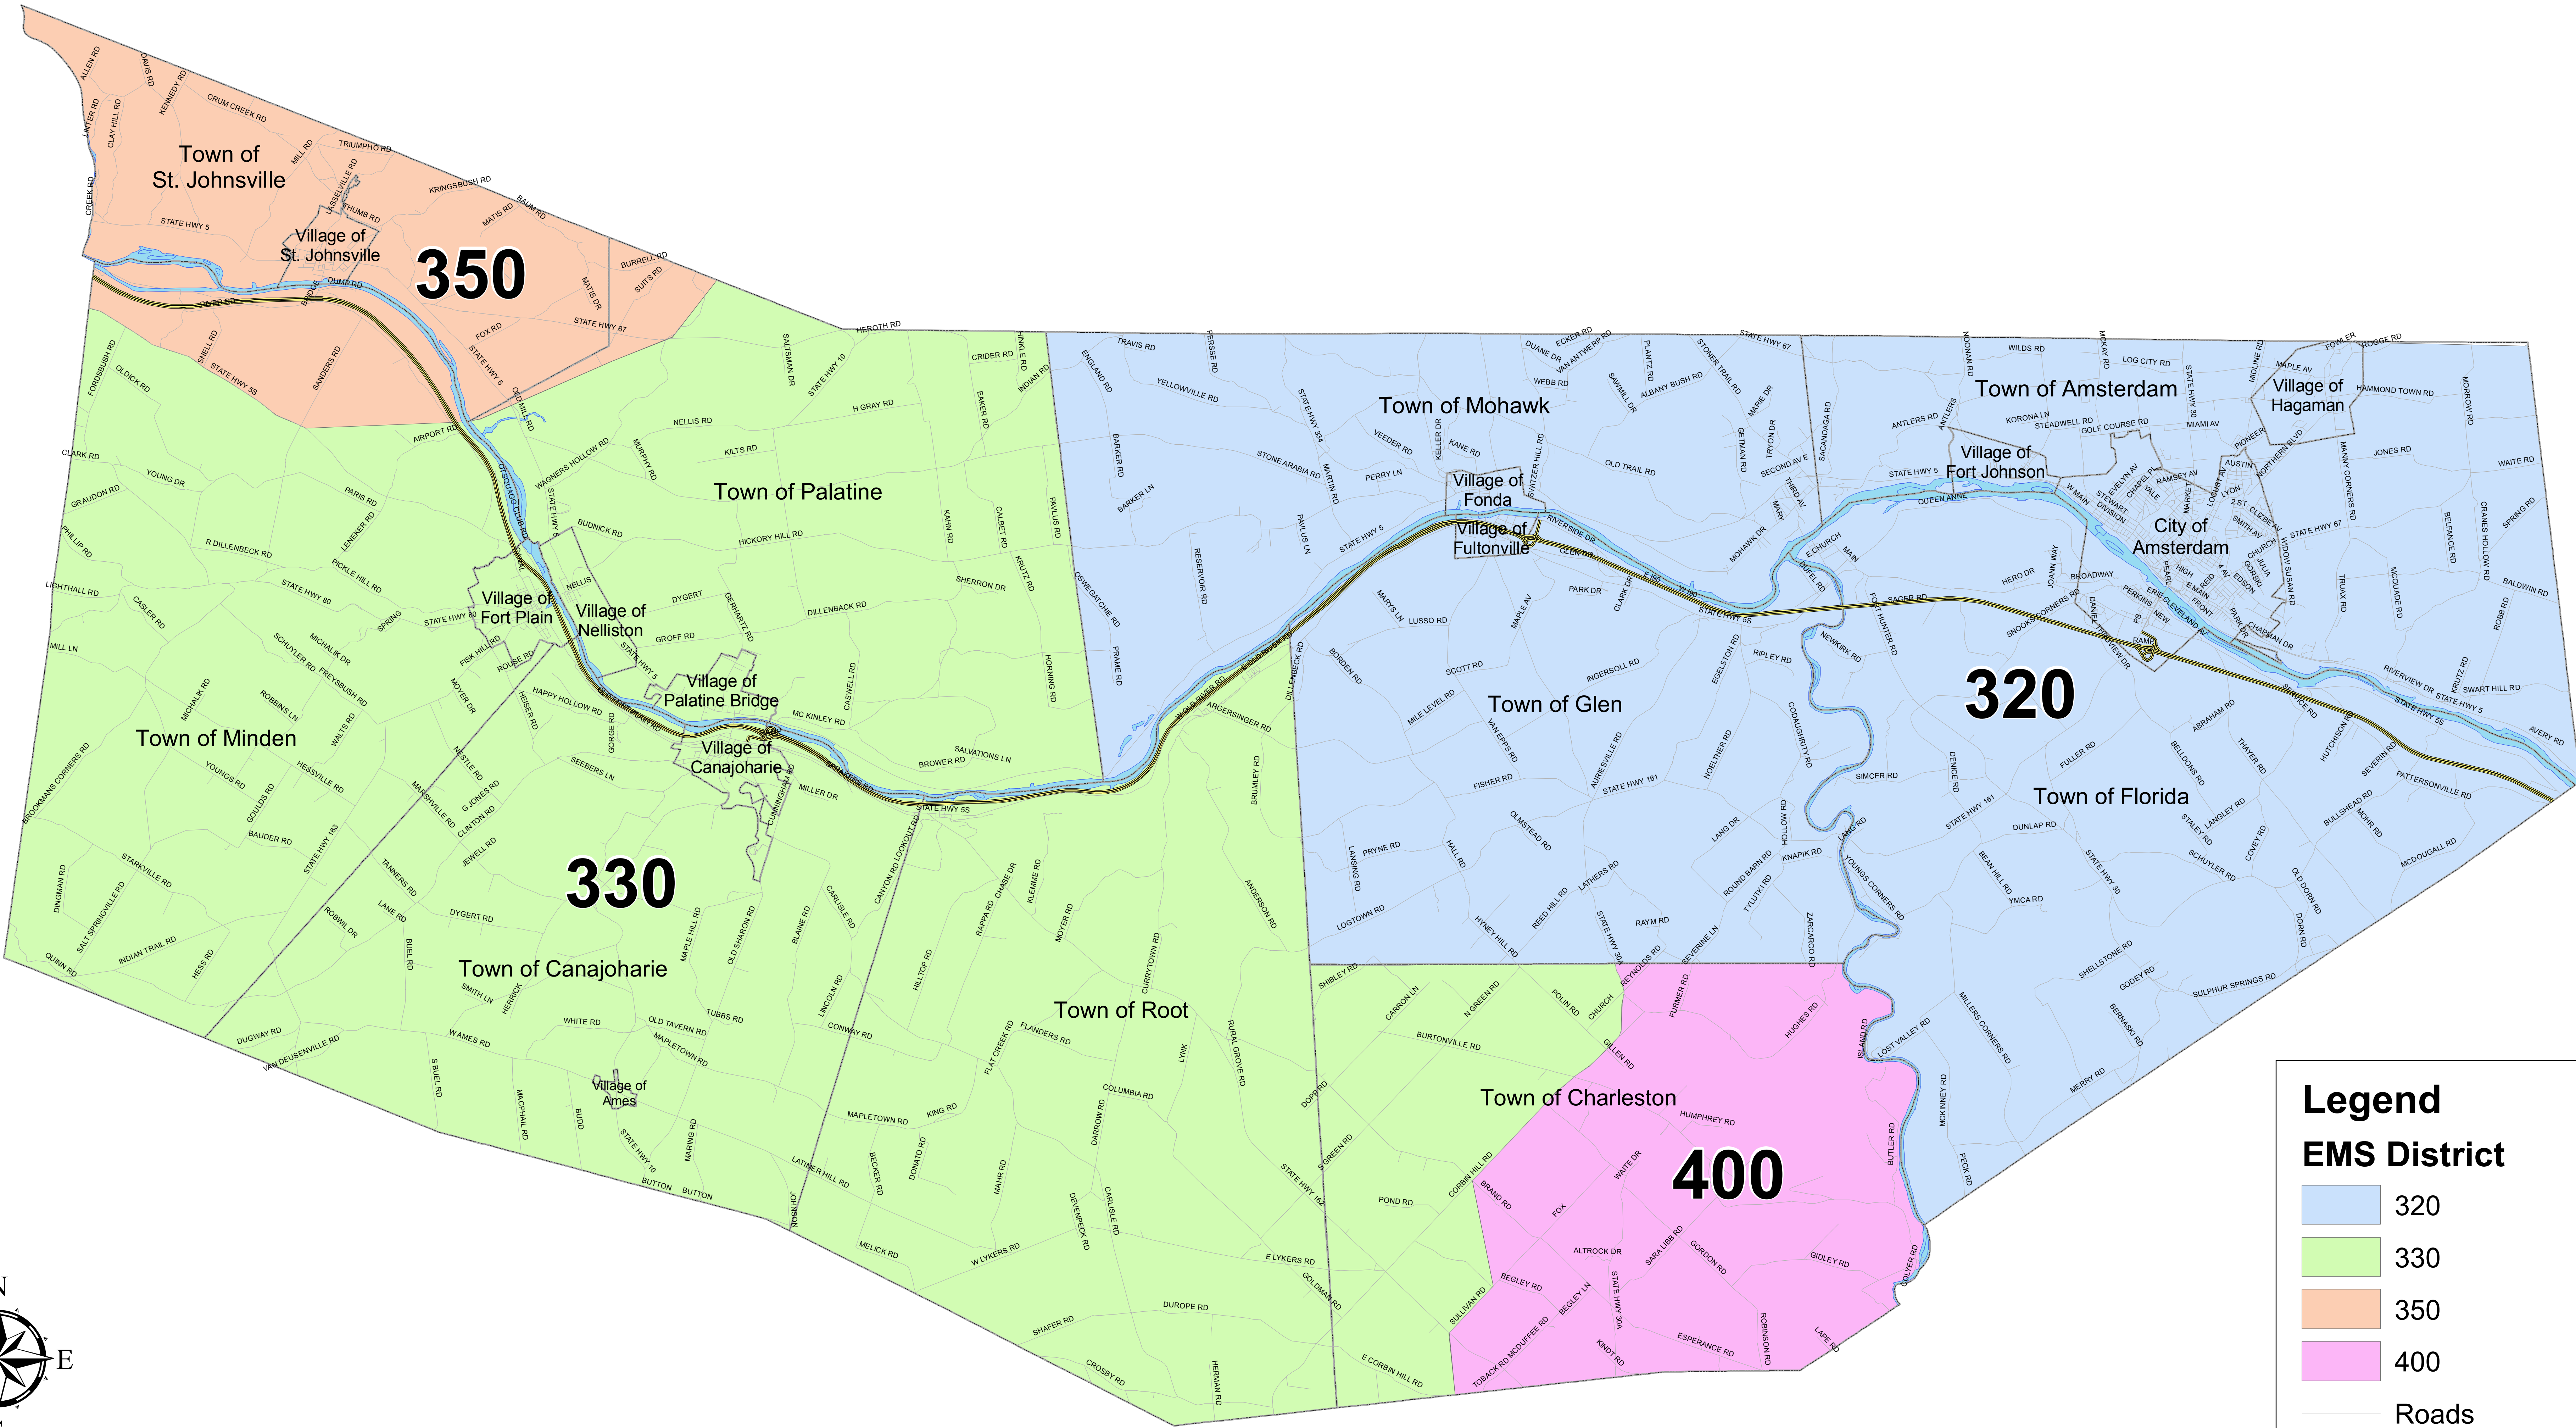

MONTGOMERY COUNTY, NEW YORK

Legend

EMS District

- 320
- 330
- 350
- 400
- Roads
- NYS Thruway
- Municipal Boundary

Map is intended for general planning purposes only. Locations, distances, and acreages of all features on this map are approximate and are not based upon an actual survey conducted by a Licensed Land Surveyor.

EMS Districts

Source:
Montgomery
County
GIS

Montgomery County
Department of Economic
Development & Planning
9 Park St., P.O. Box 1500
Fonda, NY 12068-1500

Sept 2010 rds