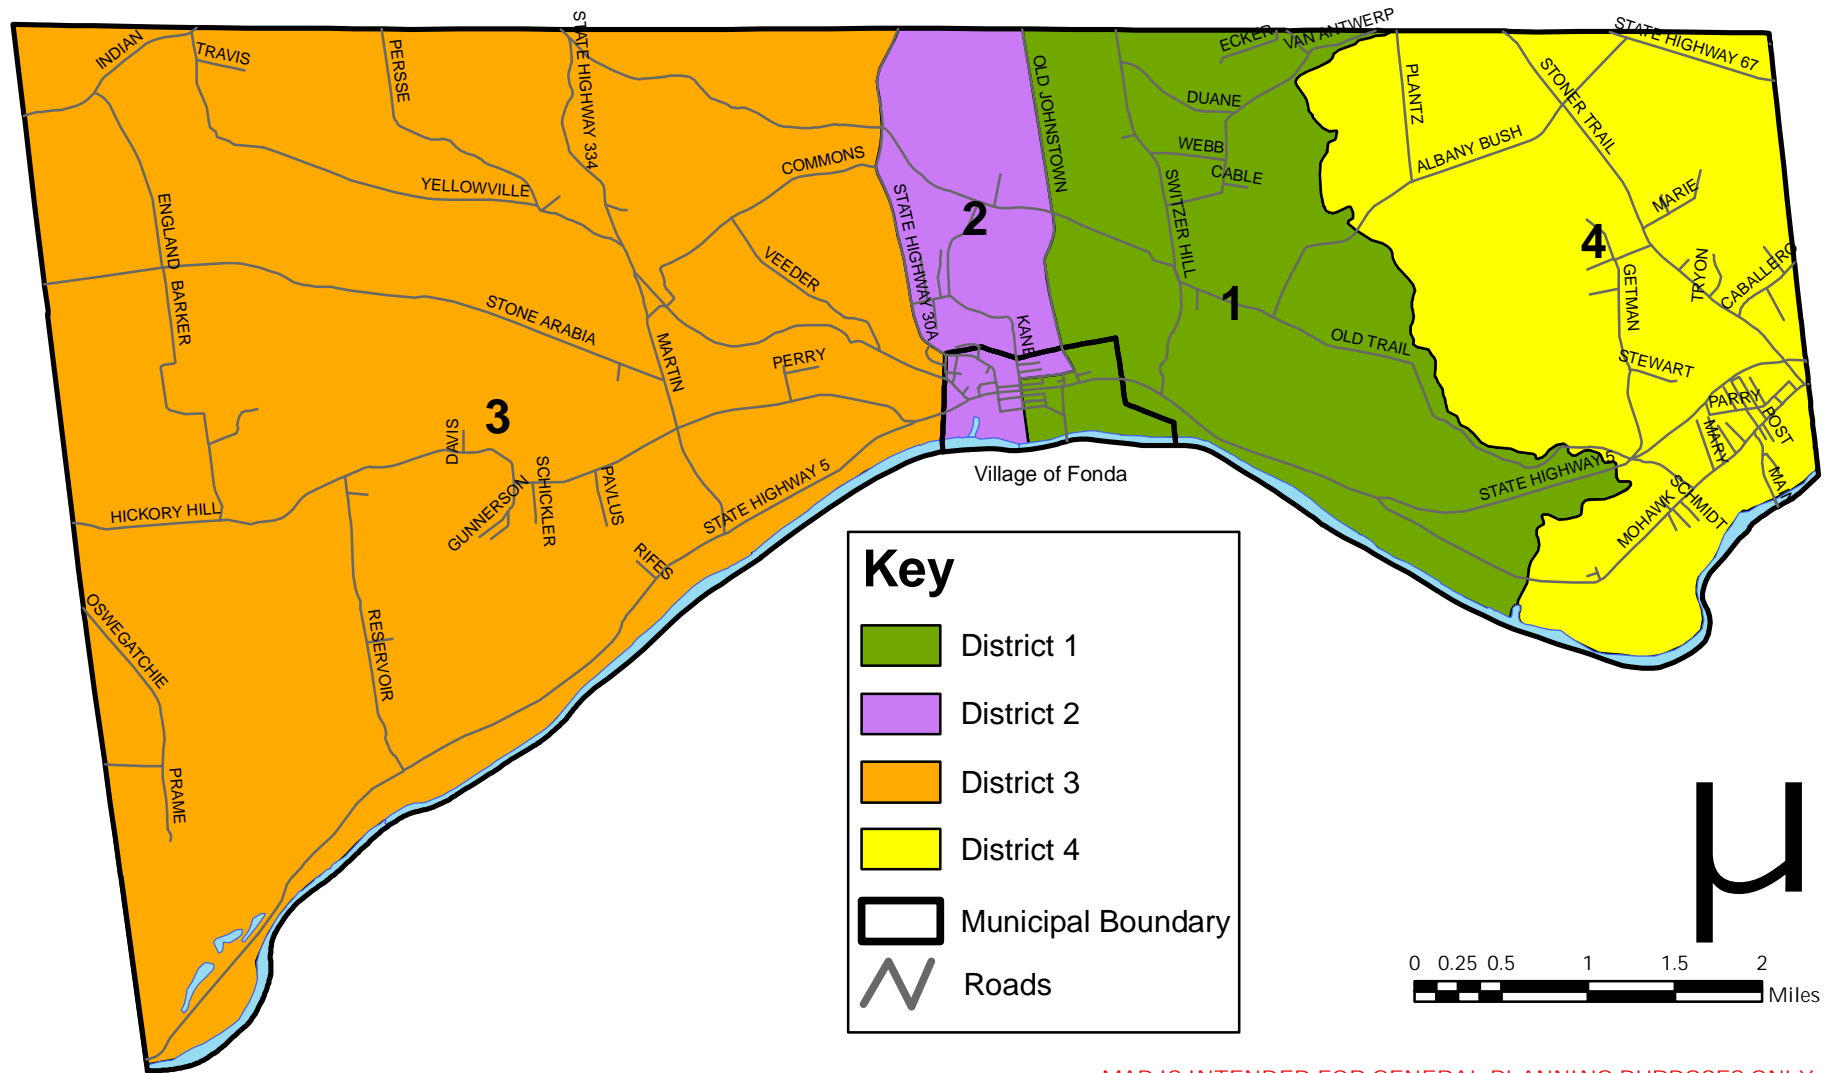

MONTGOMERY COUNTY, NEW YORK

MAP IS INTENDED FOR GENERAL PLANNING PURPOSES ONLY.

Town of Mohawk Election Districts

Source:
Montgomery
County
GIS

Montgomery County
Department of Economic
Development & Planning
9 Park St., P.O. Box 1500
Fonda, NY 12068-1500