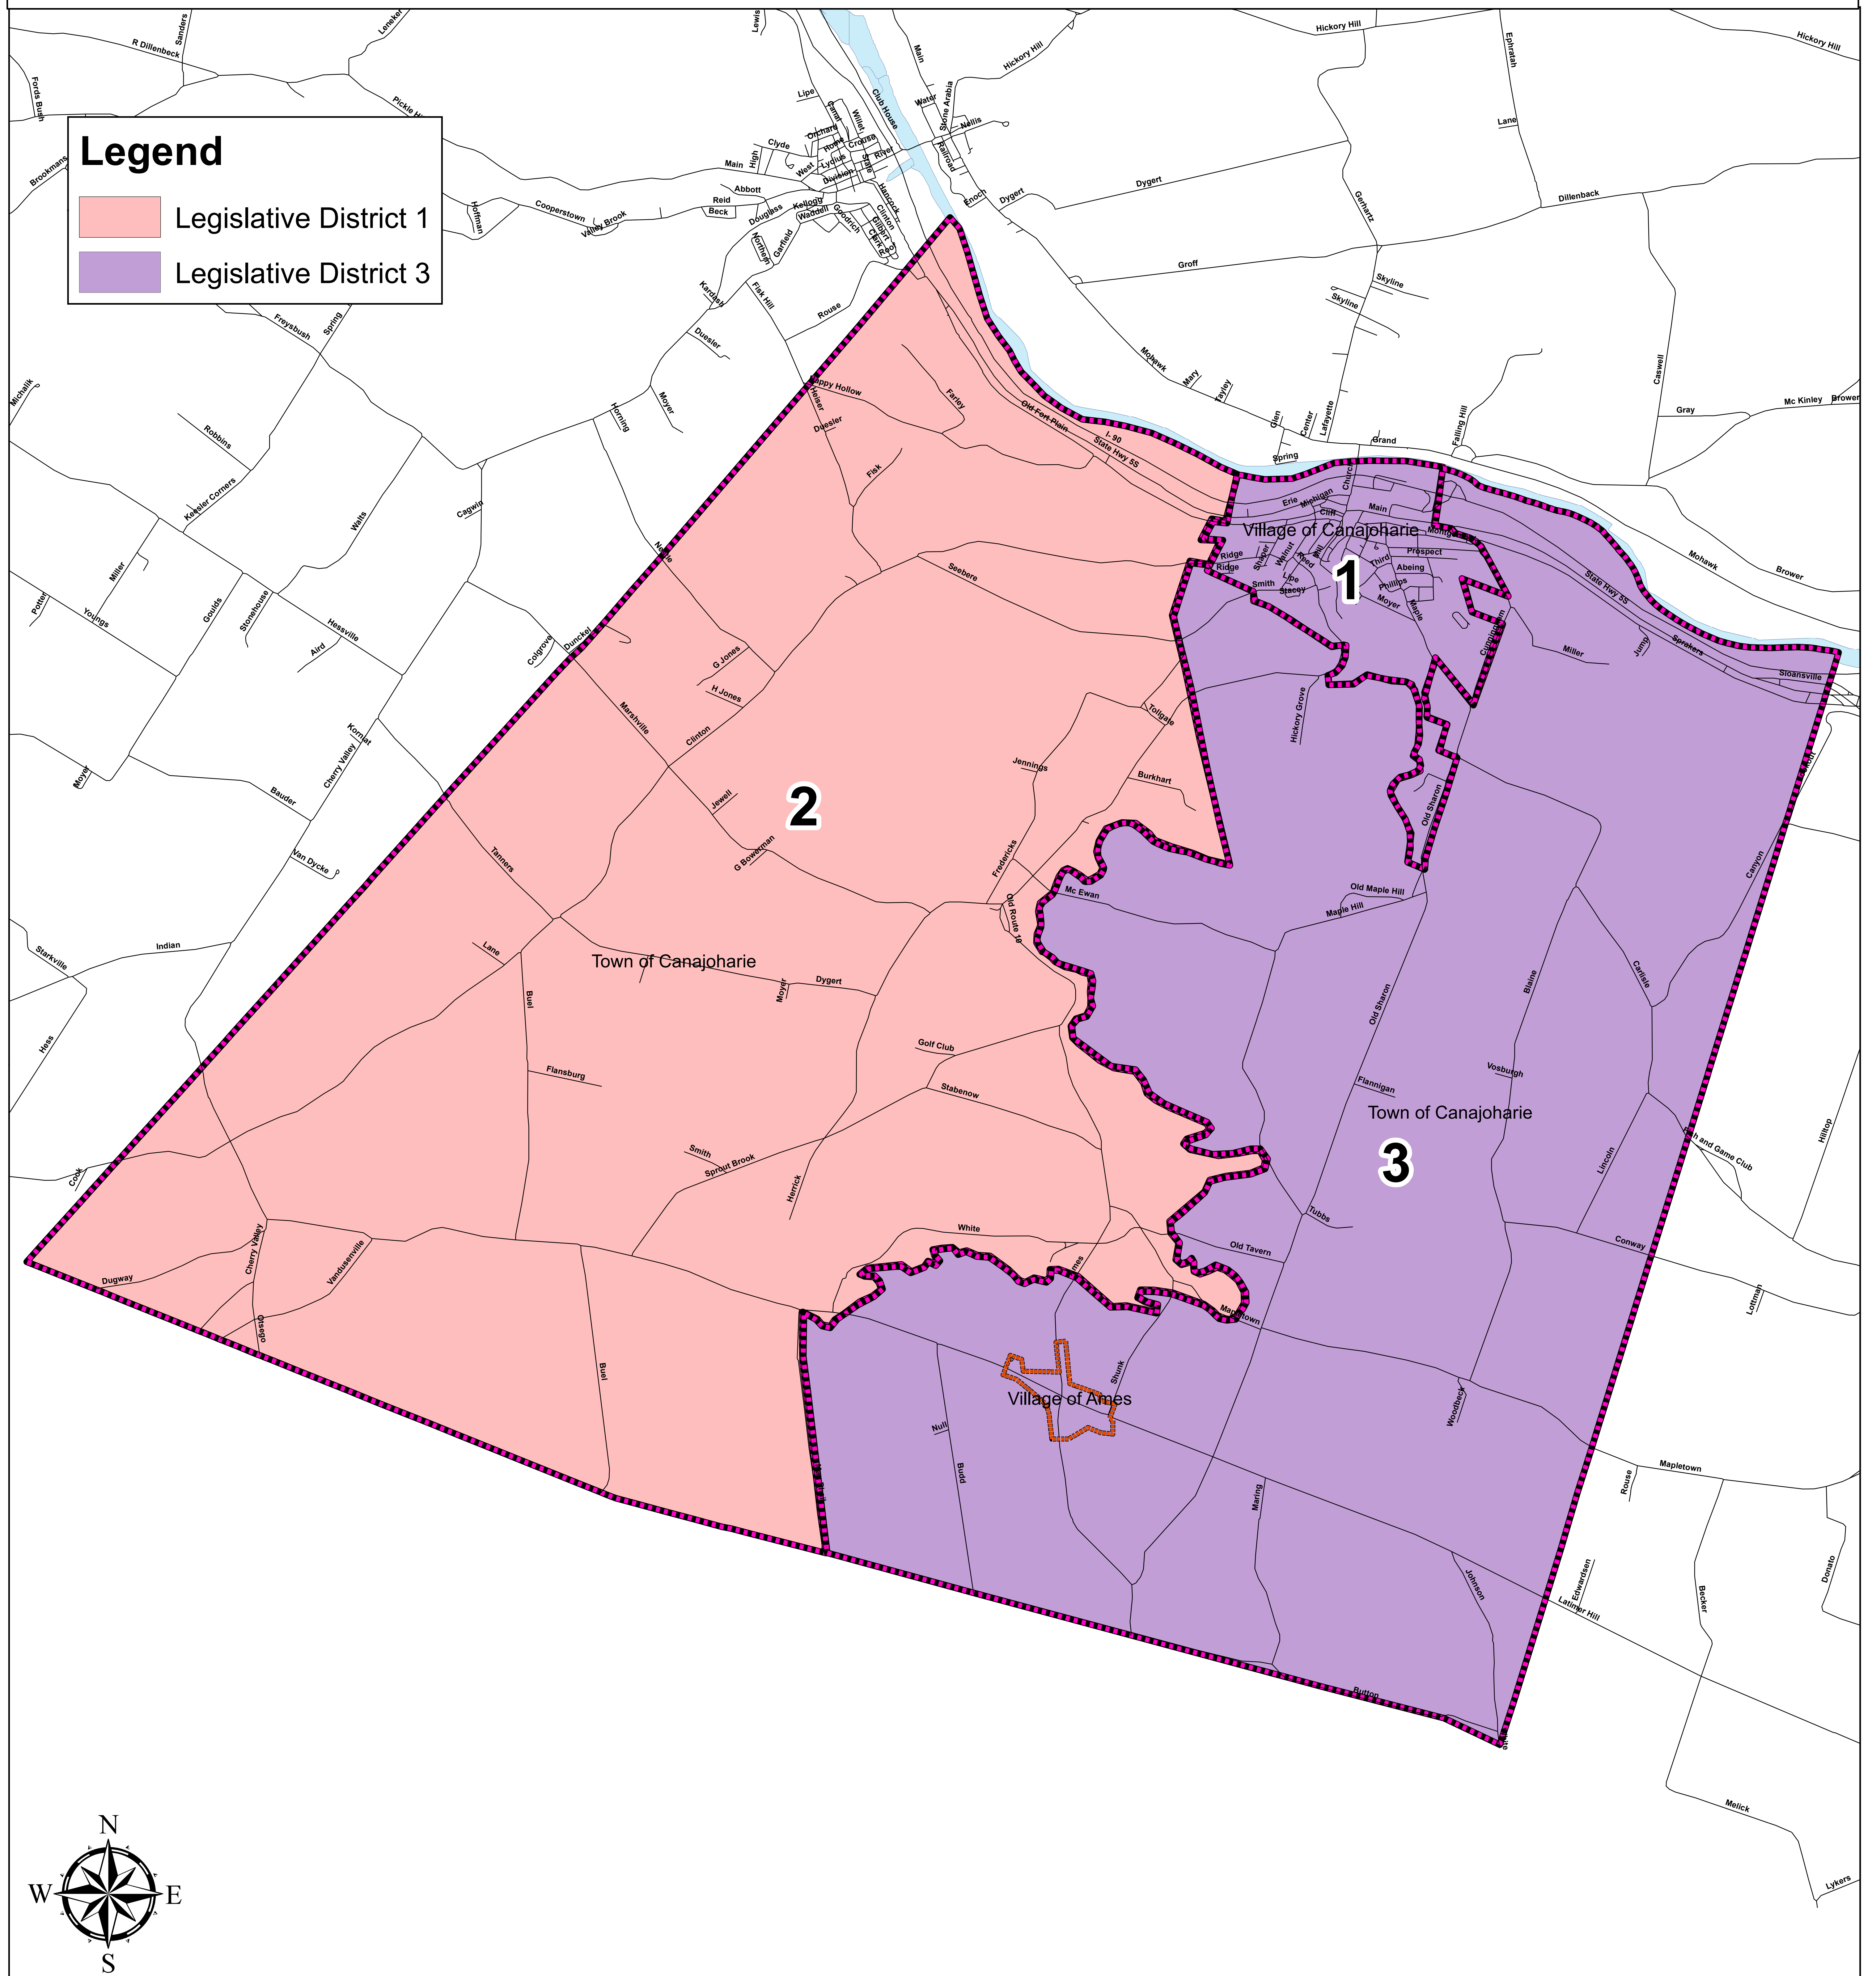

MONTGOMERY COUNTY, NEW YORK

MAP IS INTENDED FOR GENERAL PLANNING PURPOSES ONLY.

Location Map

Town & Village of Canajoharie, Village of Ames Election District Map

Source:
Montgomery
County
GIS

Montgomery County Department of
Economic Development & Planning
Old County Courthouse
9 Park St., P.O. Box 1500
Fonda, NY 12068-1500