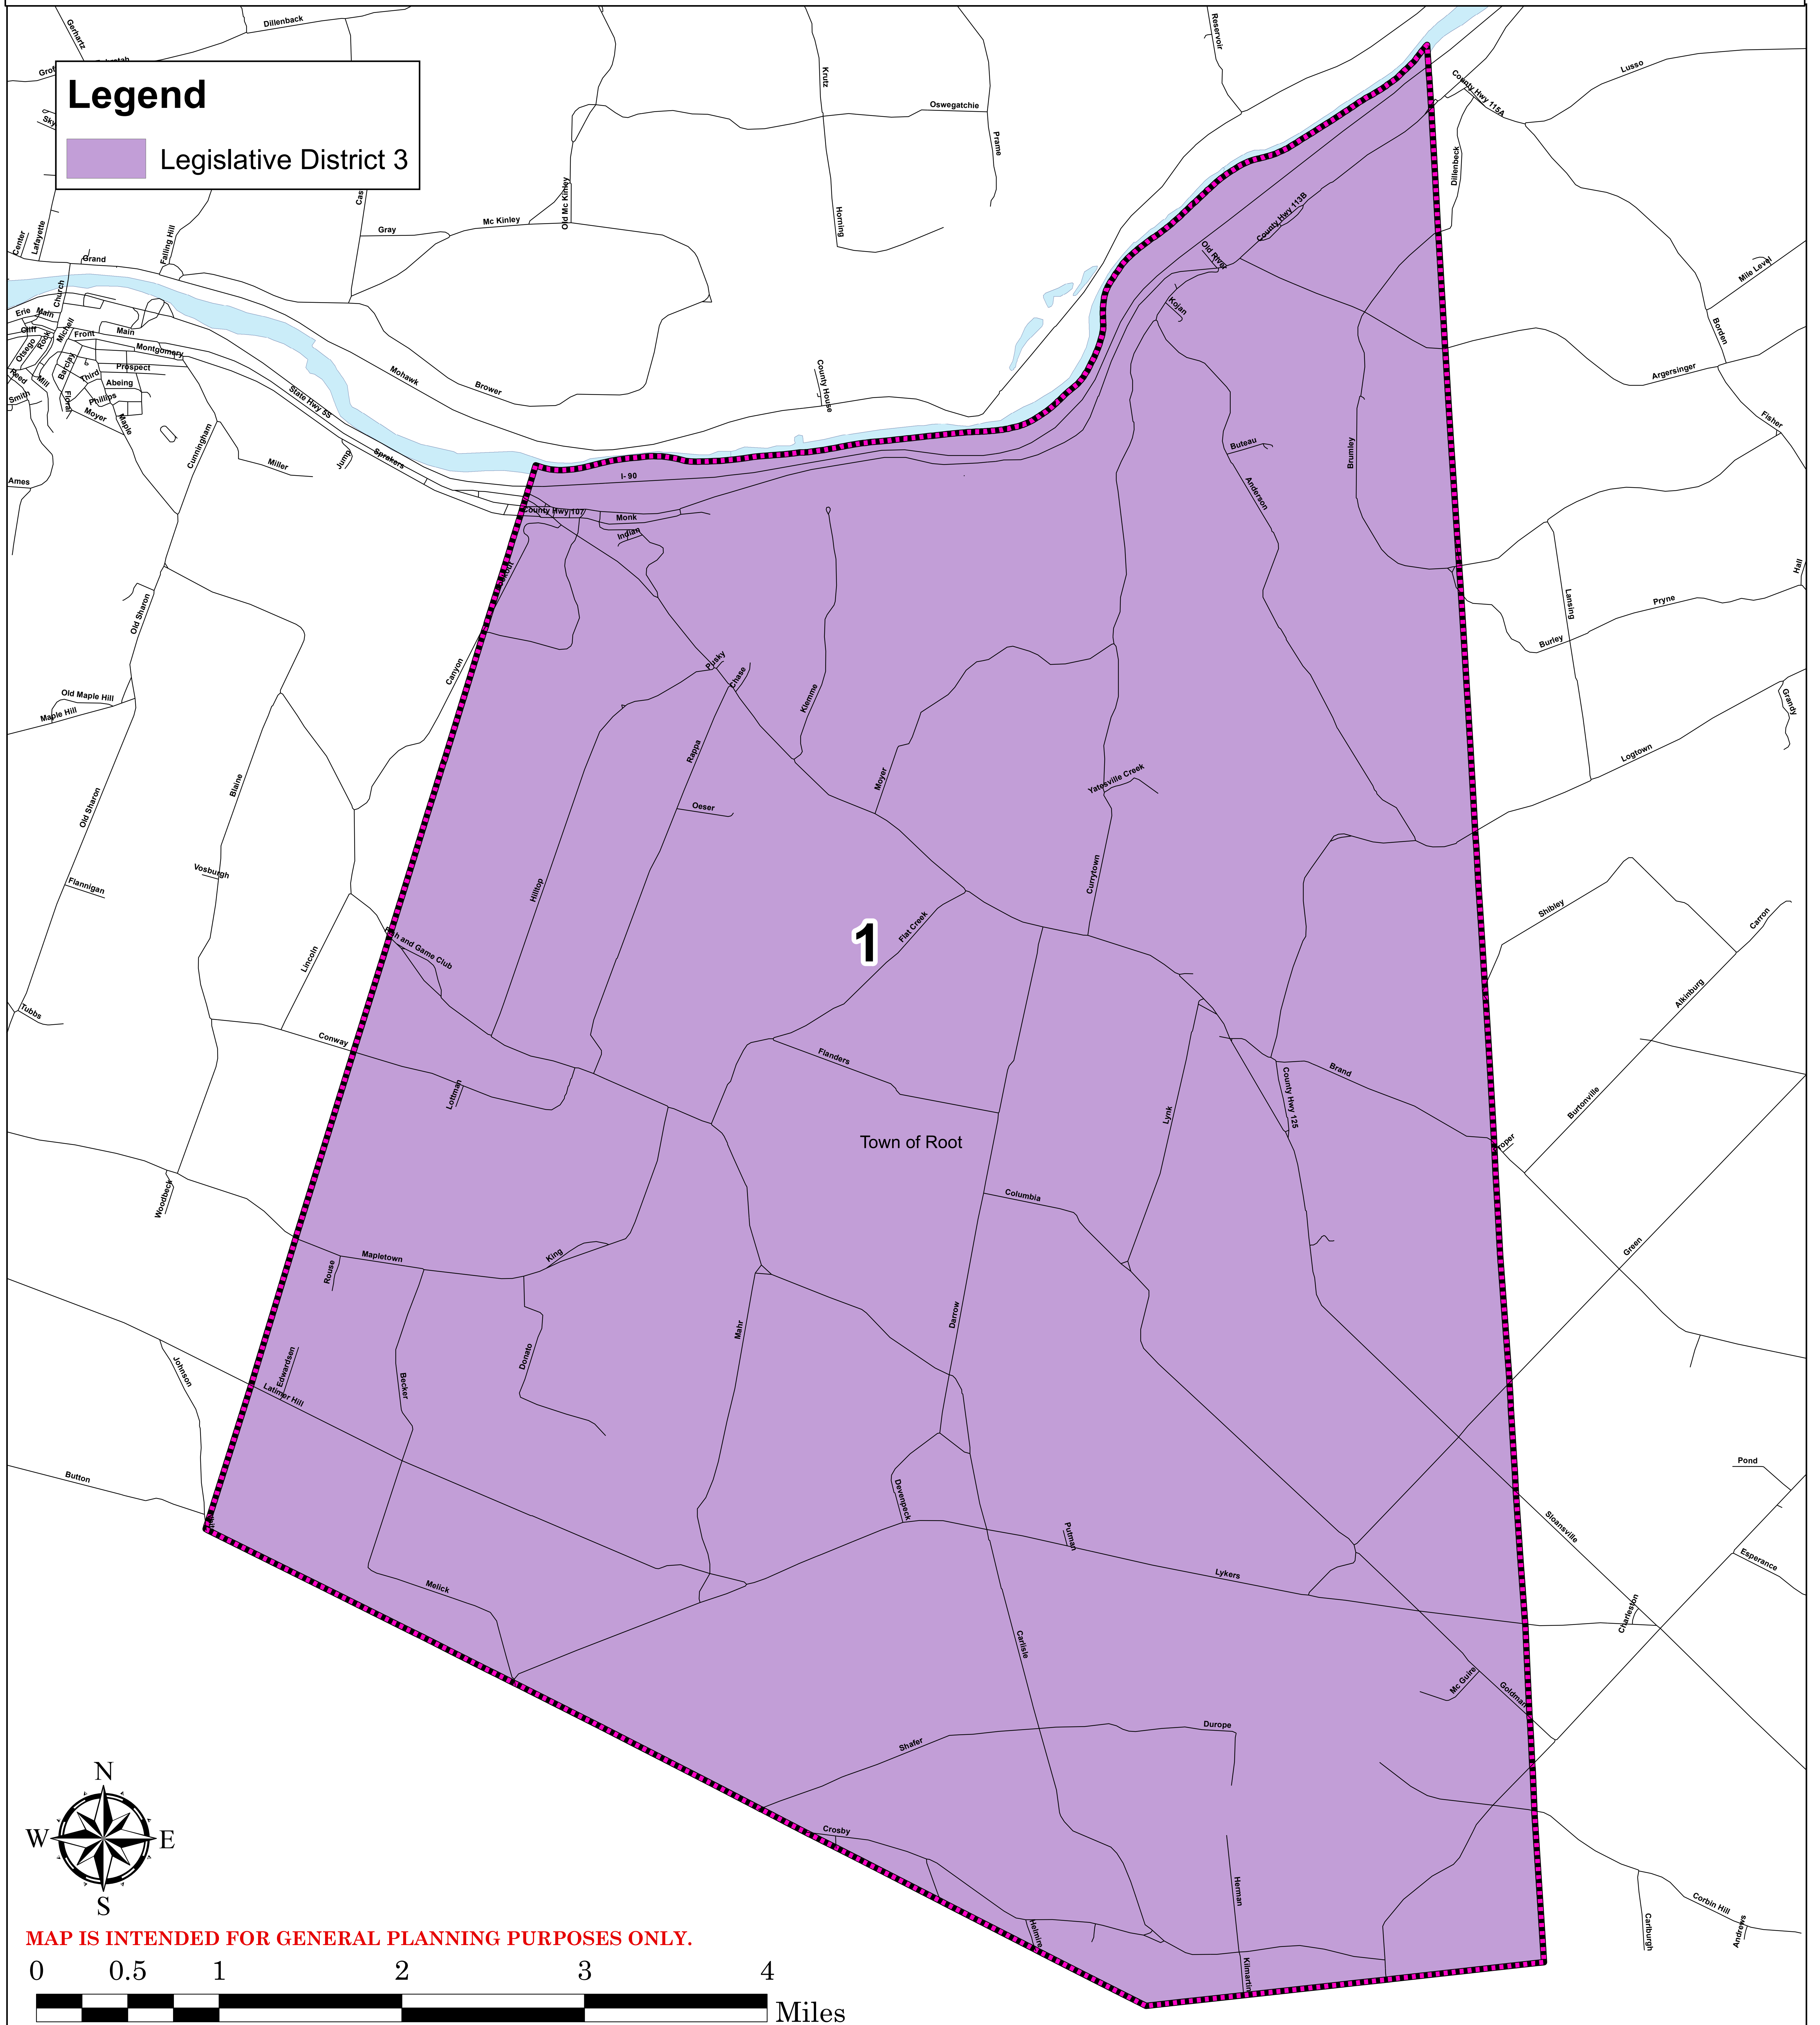

MONTGOMERY COUNTY, NEW YORK

Location Map

Town of Root Election District Map

Source:
Montgomery
County
GIS

Montgomery County Department of
Economic Development & Planning
Old County Courthouse
9 Park St., P.O. Box 1500
Fonda, NY 12068-1500