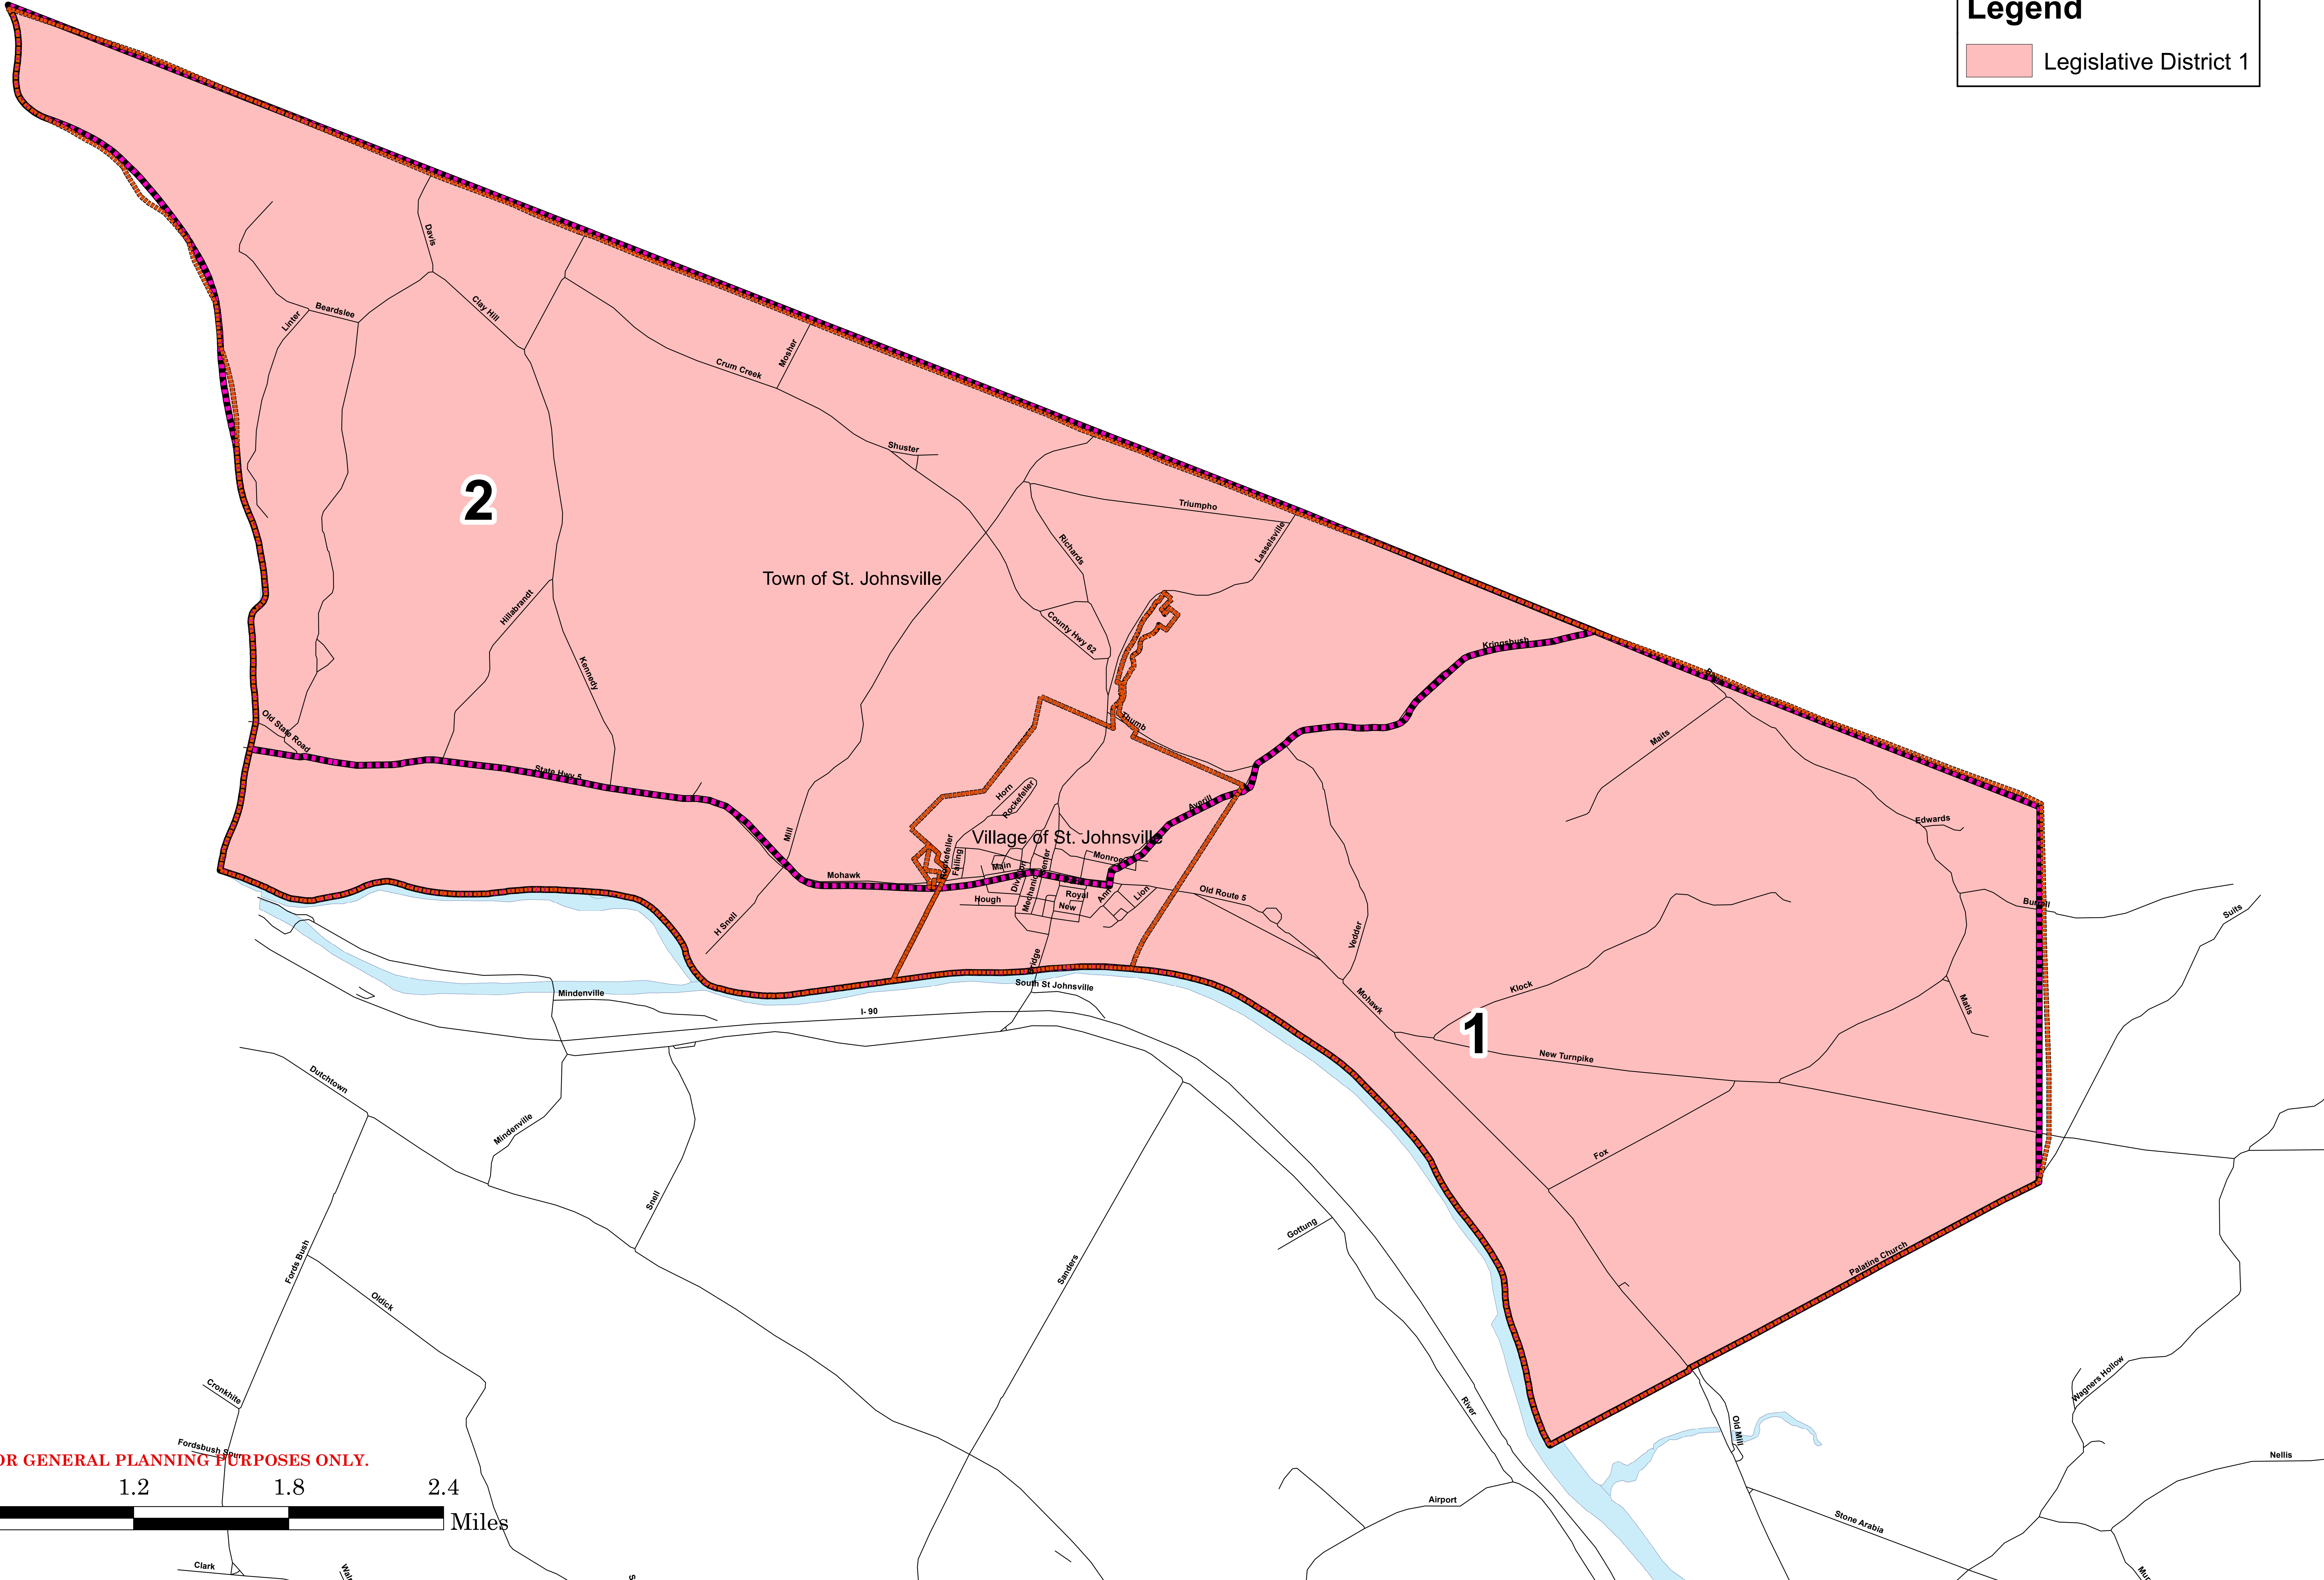

MONTGOMERY COUNTY, NEW YORK

Legend

 Legislative District 1

MAP IS INTENDED FOR GENERAL PLANNING PURPOSES ONLY.

Location Map

Town & Village of St. Johnsville Election District Map

Source:
Montgomery
County
GIS

Montgomery County Department of
Economic Development & Planning
Old County Courthouse
9 Park St., P.O. Box 1500
Fonda, NY 12068-1500